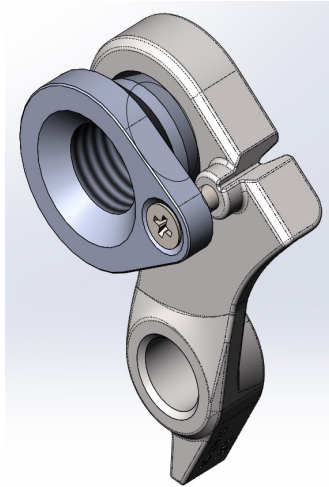

Derailleur Hangers

ART. 8652

354100 Cube Stereo 140 HPC Race 27.5 bluegrey ´n´red 2020
354200 Cube Stereo 140 HPC SL 27.5 carbon ´n´grey 2020
354300 Cube Stereo 140 HPC TM 27.5 grey ´n´orange 2020
355100 Cube Stereo 150 C:62 Race 29 grey ´n´carbon 2020

355200 Cube Stereo 150 C:62 SL 29 actionteam 2020
355300 Cube Stereo 150 C:68 TM 29 grey ´n´orange 2020
355400 Cube Stereo 150 C:68 SLT 29 carbon ´n´red 2020