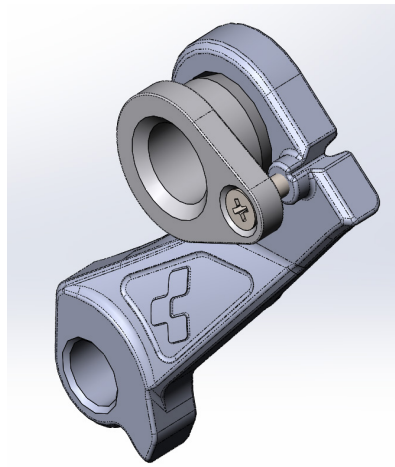

ART. 8563

- 328300 Cube Sting WS 140 HPC Race carbon 'n' rubinred 2020
- 328400 Cube Sting WS 140 HPC SL team ws 2020