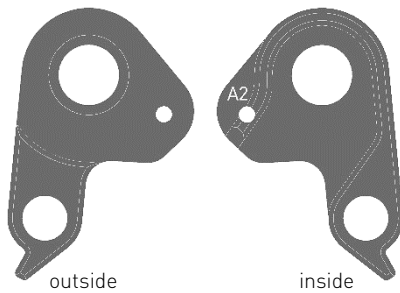

Hanger for SRAM & Shimano Standard

Item-No.: FRHG0021
Hanger GHM09-021

Item-No.: FRSC0060
Screw GHT12-060
M4 x 18mm

fits for:
LECTOR LC KID 26 '17, '18, '19, '20
LECTOR LC 29/27.5 '17, '18, '19, not for LC MY20
ASKET LC 27.5 '17, '18, '19
ASKET AL 29/27.5/26 '17, '18, '19, '20
ROKET AL 27.5+ '17, '18, '19
HYBRIDE LECTOR LC 29/27.5+ '19, '20
HYBRIDE LANA O AL 29/27.5+ '17, '18
HYBRIDE KATO AL incl. X 29/27.5+ '17, '18, '19
HYBRIDE TERU X/Power tube 29/27.5+ '18, '19, '20
HYBRIDE KATO X 27.5+ '19, '20
KATO X '18, '19

Hanger only for Shimano Direct Mount

Item-No.: FRHG0058
Hanger GHT12-058

Item-No.: FRSC0060
Screw GHT12-060
M4 x 18mm

fits for:
DREAMR '17
SLAMR AL '17, '18, '19, '20
SLAMR LC '17, '18, '19
SLAMR X AL '17, '18
SLAMR X LC '17, '18, '20
FRAMR AL '17, '18
FRAMR LC '17
HAMR AL '17, '18
HAMR LC '17, '18
RIOT '17, '18
PATH RIOT '17, '18
HYBRIDE SLAMR AL incl. X '18, '19, '20
HYBRIDE SLAMR LC incl. X '18, '19, '20
HYBRIDE LANA O FS '17, '18
HYBRIDE KATO FS '17, '18, '19, '20
KATO FS incl. X '18, '19

Hanger for SRAM & Shimano Standard

Item-No.: FRHG0057
Hanger GHT12-057

Item-No.: FRSC0060
Screw GHT12-060
M4 x 18mm

fits for:
DREAMR '17
SLAMR AL '17, '18, '19, '20
SLAMR LC '17, '18, '19
SLAMR X AL '17, '18, '20
SLAMR X LC '17, '18, '20
FRAMR AL '17, '18, '20
FRAMR LC '17
HAMR AL '17, '18
HAMR LC '17, '18
RIOT '17, '18
PATH RIOT '17, '18
HYBRIDE SLAMR AL incl. X '18, '19, '20
HYBRIDE SLAMR LC incl. X '18, '19, '20
HYBRIDE LANA O FS '17, '18
HYBRIDE KATO FS '17, '18, '19, '20
KATO FS incl. X '18, '19