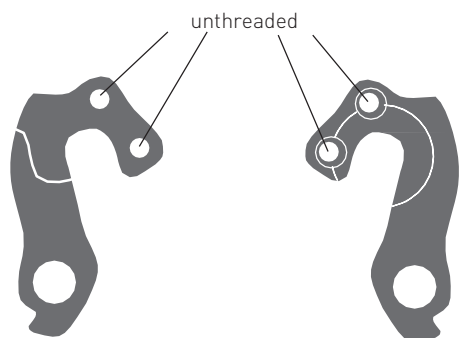

unthreaded

Item-No.: EZ1621
Hanger GRH-18bl (black)

Item-No.: FRSC0054
Screw 2x
M4 x 8mm T20 black

fits for:
AMR Alu* '10
AMR Lector '10
MISS AMR '10

teilweise passend für:
•AMR Alu* '11
•AMR Lector '11
•MISS AMR '11
•RT Actinum '11
•RT Lector '11
•HTX Lector '11

Item-No.: EZ1338
Hanger GRH-04si (silver)

Item-No.: FRSC0052
Screw 69-035-090
Hex 5mm Inbus
Item-No.: FRNT0052
Screw-nut 69-035-090

fits for:
ASX '06, '07, '08
RACE Alu* '99, '00, '01
HYB ANDASOL WAVE, '18