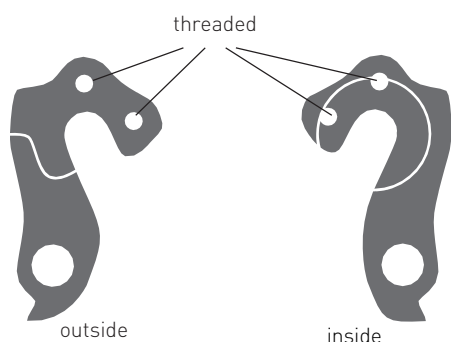

fits for:
LECTOR '16
ASKET '16

Hanger only for Shimano Direct Mount

tem-No.: EZ2038
Hanger GHT-12-001 (grau)

Item-No.: SM1373
Screw GH0-AMR16SC-PM318
M3 x 18mm

fits for:
RIOT '14, '15, '16
RIOTLT '15
PATHRIOT '16
SLAMR '16
SLAMR X '16
FRAMR '16
DREAMR '16

Hanger for SRAM & Shimano Standard

Item-No.: EZ2037
Hanger GHT-12-031 (grau)

Item-No.: SM1373
Screw GH0-AMR16SC-PM318
M3 x 18mm

fits for:
RIOT '14, '15, '16
RIOT LT '15
PATHRIOT '16
SLAMR '16
SLAMR X '16
FRAMR '16
DREAMR '16