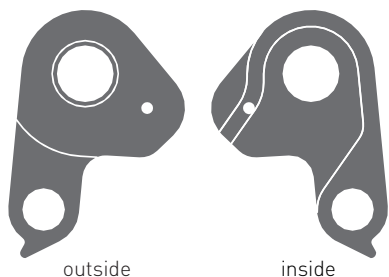

Hanger only for Shimano Direct Mount

Item-No.: FRHG0058
Hanger GHT12-058

Item-No.: FRSC0060
Screw GHT12-060
M4 x 18mm

fits for:
DREAMR '17
SLAMR AL '17, '18, '19, '20
SLAMR LC '17, '18, '19
SLAMR X AL '17, '18
SLAMR X LC '17, '18, '20
FRAMR AL '17, '18
FRAMR LC '17
HAMR AL '17, '18
HAMR LC '17, '18
RIOT '17, '18
PATH RIOT '17, '18
HYBRIDE SLAMR AL incl. X '18, '19, '20
HYBRIDE SLAMR LC incl. X '18, '19, '20
HYBRIDE LANA O FS '17, '18
HYBRIDE KATO FS '17, '18, '19, '20
KATO FS incl. X '18, '19

Hanger for SRAM & Shimano Standard

Item-No.: FRHG0057
Hanger GHT12-057

Item-No.: FRSC0060
Screw GHT12-060
M4 x 18mm

fits for:
DREAMR '17
SLAMR AL '17, '18, '19, '20
SLAMR LC '17, '18, '19
SLAMR X AL '17, '18, '20
SLAMR X LC '17, '18, '20
FRAMR AL '17, '18, '20
FRAMR LC '17
HAMR AL '17, '18
HAMR LC '17, '18
RIOT '17, '18
PATH RIOT '17, '18
HYBRIDE SLAMR AL incl. X '18, '19, '20
HYBRIDE SLAMR LC incl. X '18, '19, '20
HYBRIDE LANA O FS '17, '18
HYBRIDE KATO FS '17, '18, '19, '20
KATO FS incl. X '18, '19

Hanger only for Shimano Direct Mount

Item-No.: EZ2131
Hanger GHM09-010

Item-No.: SM1373
Screw GH0-AMR16SC-PM318
M3 x 18mm

fits for:
LECTOR '16
ASKET '16

Item-No.: EZ2132
Hanger GHM09-020

Item-No.: SM1373
Screw GH0-AMR16SC-PM318
M3 x 18mm