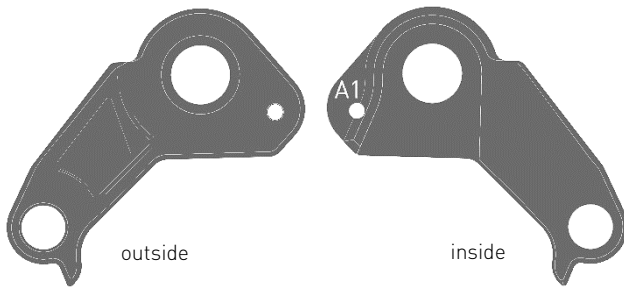

Hanger for SRAM & Shimano Standard

Item-No.: FRHG0021
Hanger GHM09-021

Item-No.: FRSC0060
Screw GHT12-060
M4 x 18mm

fits for:
LECTOR LC KID 26 '17, '18, '19, '20
LECTOR LC 29/27.5 '17, '18, '19, not for LC MY20
ASKET LC 27.5 '17, '18, '19
ASKET AL 29/27.5/26 '17, '18, '19, '20
ROKET AL 27.5+ '17, '18, '19
HYBRIDE LECTOR LC 29/27.5+ '19, '20
HYBRIDE LANA O AL 29/27.5+ '17, '18
HYBRIDE KATO AL incl. X 29/27.5+ '17, '18, '19
HYBRIDE TERU X/Power tube 29/27.5+ '18, '19, '20
HYBRIDE KATO X 27.5+ '19, '20
KATO X '18, '19

Hanger only for Shimano Direct Mount

Item-No.: FRHG0058
Hanger GHT12-058

Item-No.: FRSC0060
Screw GHT12-060
M4 x 18mm

fits for:
DREAMR '17
SLAMR AL '17, '18, '19, '20
SLAMR LC '17, '18, '19
SLAMR X AL '17, '18
SLAMR X LC '17, '18, '20
FRAMR AL '17, '18
FRAMR LC '17
HAMR AL '17, '18
HAMR LC '17, '18
RIOT '17, '18
PATH RIOT '17, '18
HYBRIDE SLAMR AL incl. X '18, '19, '20
HYBRIDE SLAMR LC incl. X '18, '19, '20
HYBRIDE LANA O FS '17, '18
HYBRIDE KATO FS '17, '18, '19, '20
KATO FS incl. X '18, '19