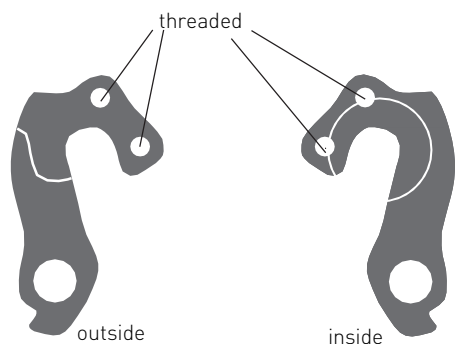

Item-No.: EZ1567
Hanger GRH-14bl (black)

Item-No.: FRSC0053
Screw DTAMM8-30
M8 x 30mm Torx black

fits for:
AMR Plus Alu* '10, '11, '12, '13, '14
AMR Plus Lector '10, '11, '12, '13, '14
AMR Square '09
DOWNHILL '11, '12, '13, '14, '15
NORTHSHORE '11, '12, '13, '14, '15
CAGUA (26") '12, '13
CAGUA (27,5") '13, '14, '15
AMR (27,5") Alu* '14, '15
AMR incl. LT '15, inkl. X '16
TERU FS incl. LT '15, '16
THE HOOD PRO '15, '16
THE HOOD FS '15, '16
AMR '16

outside

inside

Item-No.: EZ1822
Hanger GRH-19bl (black)

Item-No.: FRSC0054
Screw 2x
M4 x 8mm T20 black

fits for:
AMR Alu* '11, '12, '13
AMR Lector '11, '12, '13
MISS AMR '11, '12, '13, '14
RT Actinum '11, '12, '13
RT Lector '11, '12, '13
HTX Lector '11, '12, '13
EBS HTX Lector '11, '12, '13
AMR 29 '13, '14
ASX 650B '14
MISS ASX 650B '14
KATO FS incl. E:I '15
LANAO FS '15

teilweise passend für:
•AMR Alu* '10
•AMR Lector '10
•MISS AMR '10