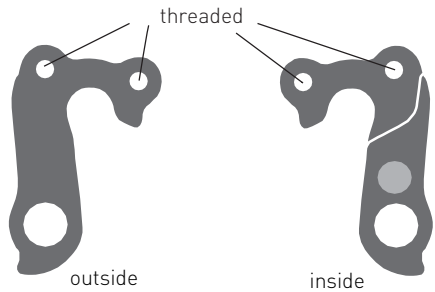

Item-No.: EZ1566
Hanger GRH-15si (silver)

Item-No.: FRSC0054
Screw 2x
M4 x 8mm T20 black

fits for:
EBS RACE Lector '10, '11, '12
RACE Lector '11, '12, '13(Red)
RACE Lector Pro / SL '09, '10