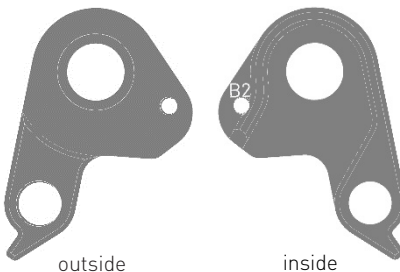

fits for:
LECTOR UC 29 (9, 10, WC) '17, '18, '19, '20
LECTOR UC X 29 (X8) '17, '18
LECTOR LC just MY20

Hanger for SRAM & Shimano Standard

Item-No.: FRHG0002
Hanger GHM11-002

Item-No.: FRSC0026
Screw CGR16-026
M3 x 21mm

fits for:
LECTOR UC 29 (9, 10, WC) '17, '18, '19
LECTOR UC X 29 (X8) '17, '18
LECTOR LC just MY20

Hanger only for Shimano Direct Mount

Item-No.: FRHG0022
Hanger GHM09-022

Item-No.: FRSC0060
Screw GHT12-060
M4 x 18mm

fits for:
LECTOR LC KID 26 '17, '18, '19, '20
LECTOR LC 29/27.5 '17, '18, '19, not for LC MY20
ASKET LC 27.5 '17, '18
ASKET AL 29/27.5/26 '17, '18, '19, '20
ROKET AL 27.5+ '17, '18, '19
HYBRIDE LECTOR LC 29/27.5+ '19, '20
HYBRIDE LANA O AL 29/27.5+ '17, '18
HYBRIDE KATO AL incl. X 29/27.5+ '17, '18, '19
HYBRIDE TERU X/Power tube 29/27.5+ '18, '19, '20
HYBRIDE KATO X 27.5+ '19, '20
KATO X '18, '19

Hanger for SRAM & Shimano Standard

Item-No.: FRHG0021
Hanger GHM09-021

Item-No.: FRSC0060
Screw GHT12-060
M4 x 18mm

fits for:
LECTOR LC KID 26 '17, '18, '19, '20
LECTOR LC 29/27.5 '17, '18, '19, not for LC MY20
ASKET LC 27.5 '17, '18, '19
ASKET AL 29/27.5/26 '17, '18, '19, '20
ROKET AL 27.5+ '17, '18, '19
HYBRIDE LECTOR LC 29/27.5+ '19, '20
HYBRIDE LANA O AL 29/27.5+ '17, '18
HYBRIDE KATO AL incl. X 29/27.5+ '17, '18, '19
HYBRIDE TERU X/Power tube 29/27.5+ '18, '19, '20
HYBRIDE KATO X 27.5+ '19, '20
KATO X '18, '19