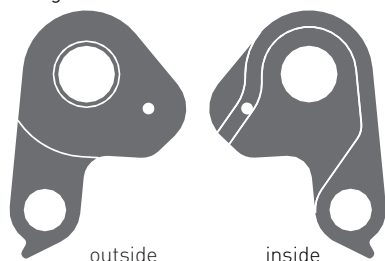

fits for:
LECTOR '16
ASKET '16

Hanger only for Shimano Direct Mount

tem-No.: EZ2038
Hanger GHT-12-001 (grau)

Item-No.: SM1373
Screw GH0-AMR16SC-PM318
M3 x 18mm

fits for:
RIOT '14, '15, '16
RIOTLT '15
PATHRIOT '16
SLAMR '16
SLAMR X '16
FRAMR '16
DREAMR '16

Hanger for SRAM & Shimano Standard

Item-No.: EZ2037
Hanger GHT-12-031 (grau)

Item-No.: SM1373
Screw GH0-AMR16SC-PM318
M3 x 18mm

fits for:
RIOT '14, '15, '16
RIOT LT '15
PATHRIOT '16
SLAMR '16
SLAMR X '16
FRAMR '16
DREAMR '16