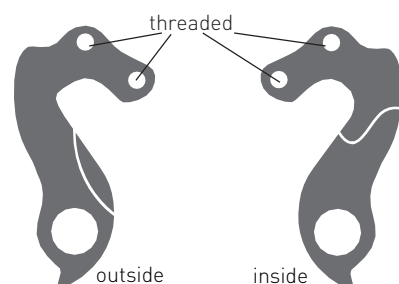

Item-No.: EZ1956
Hanger GRH-22bl (black)

Item-No.: FRSC0054
Screw 2x
M4 x 8mm T20 black

fits for:
SPEEDLINE Lector '12, '13, '14

*Aluminium = no carbon (Lector), no Actinum, no Scandium