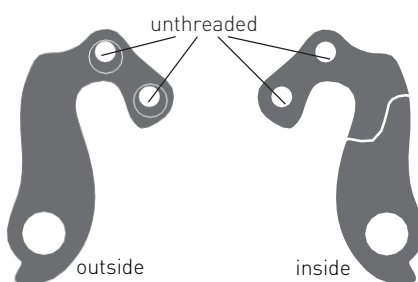

Item-No.: EZ1412
Hanger GRH-07bl(black)

Item-No.: FRSC0054
Screw 2x
M4 x 8mm T20 black

fits for:
4X Team '11
CROSS incl. Lady '11, '15
EBS Alu* '10, '11, '12
EBS HTX Lector '07, '08, '09, '10
HTX Actinum '10, '11, '12
HTX Lector '07, '08, '09, '10
MISS Hardtail '10, '11, '12
RACE Actinum '07, '08
SE Alu* '10, '11, '12
SE Lector '10
PANAMA OX '15 (2, 3, 4) - running change zu **EZ1954** inside